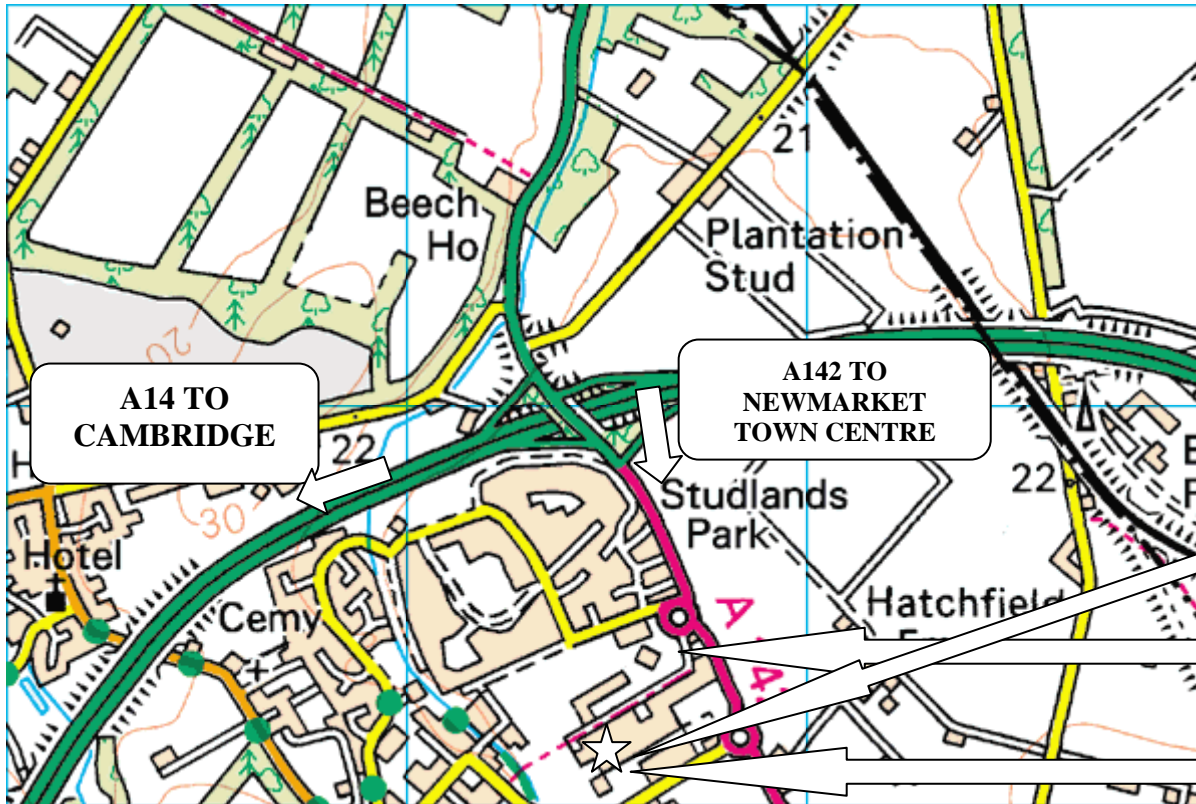

☆  
East of England  
Cytology Training  
Centre  
Westbrooke  
House  
3 The Oaks  
Newmarket  
CB8 7XN  
  
01638 569166

Burger King /  
Carwash

Tesco

Do not follow signs for 'Oaks Business Park'  
The entrance to 'The Oaks' is located between the roundabout at the CARWASH / BURGER KING and the roundabout at TESCO.

## MAP SHOWING LOCATION OF NEWMARKET RAILWAY STATION AND THE EAST OF ENGLAND CYTOLOGY TRAINING CENTRE

**Distance:** 1.9 miles ([show in km](#)) | **Time:** 0 hr 4 min

Avoid motorways    Avoid tolls/congestion charging