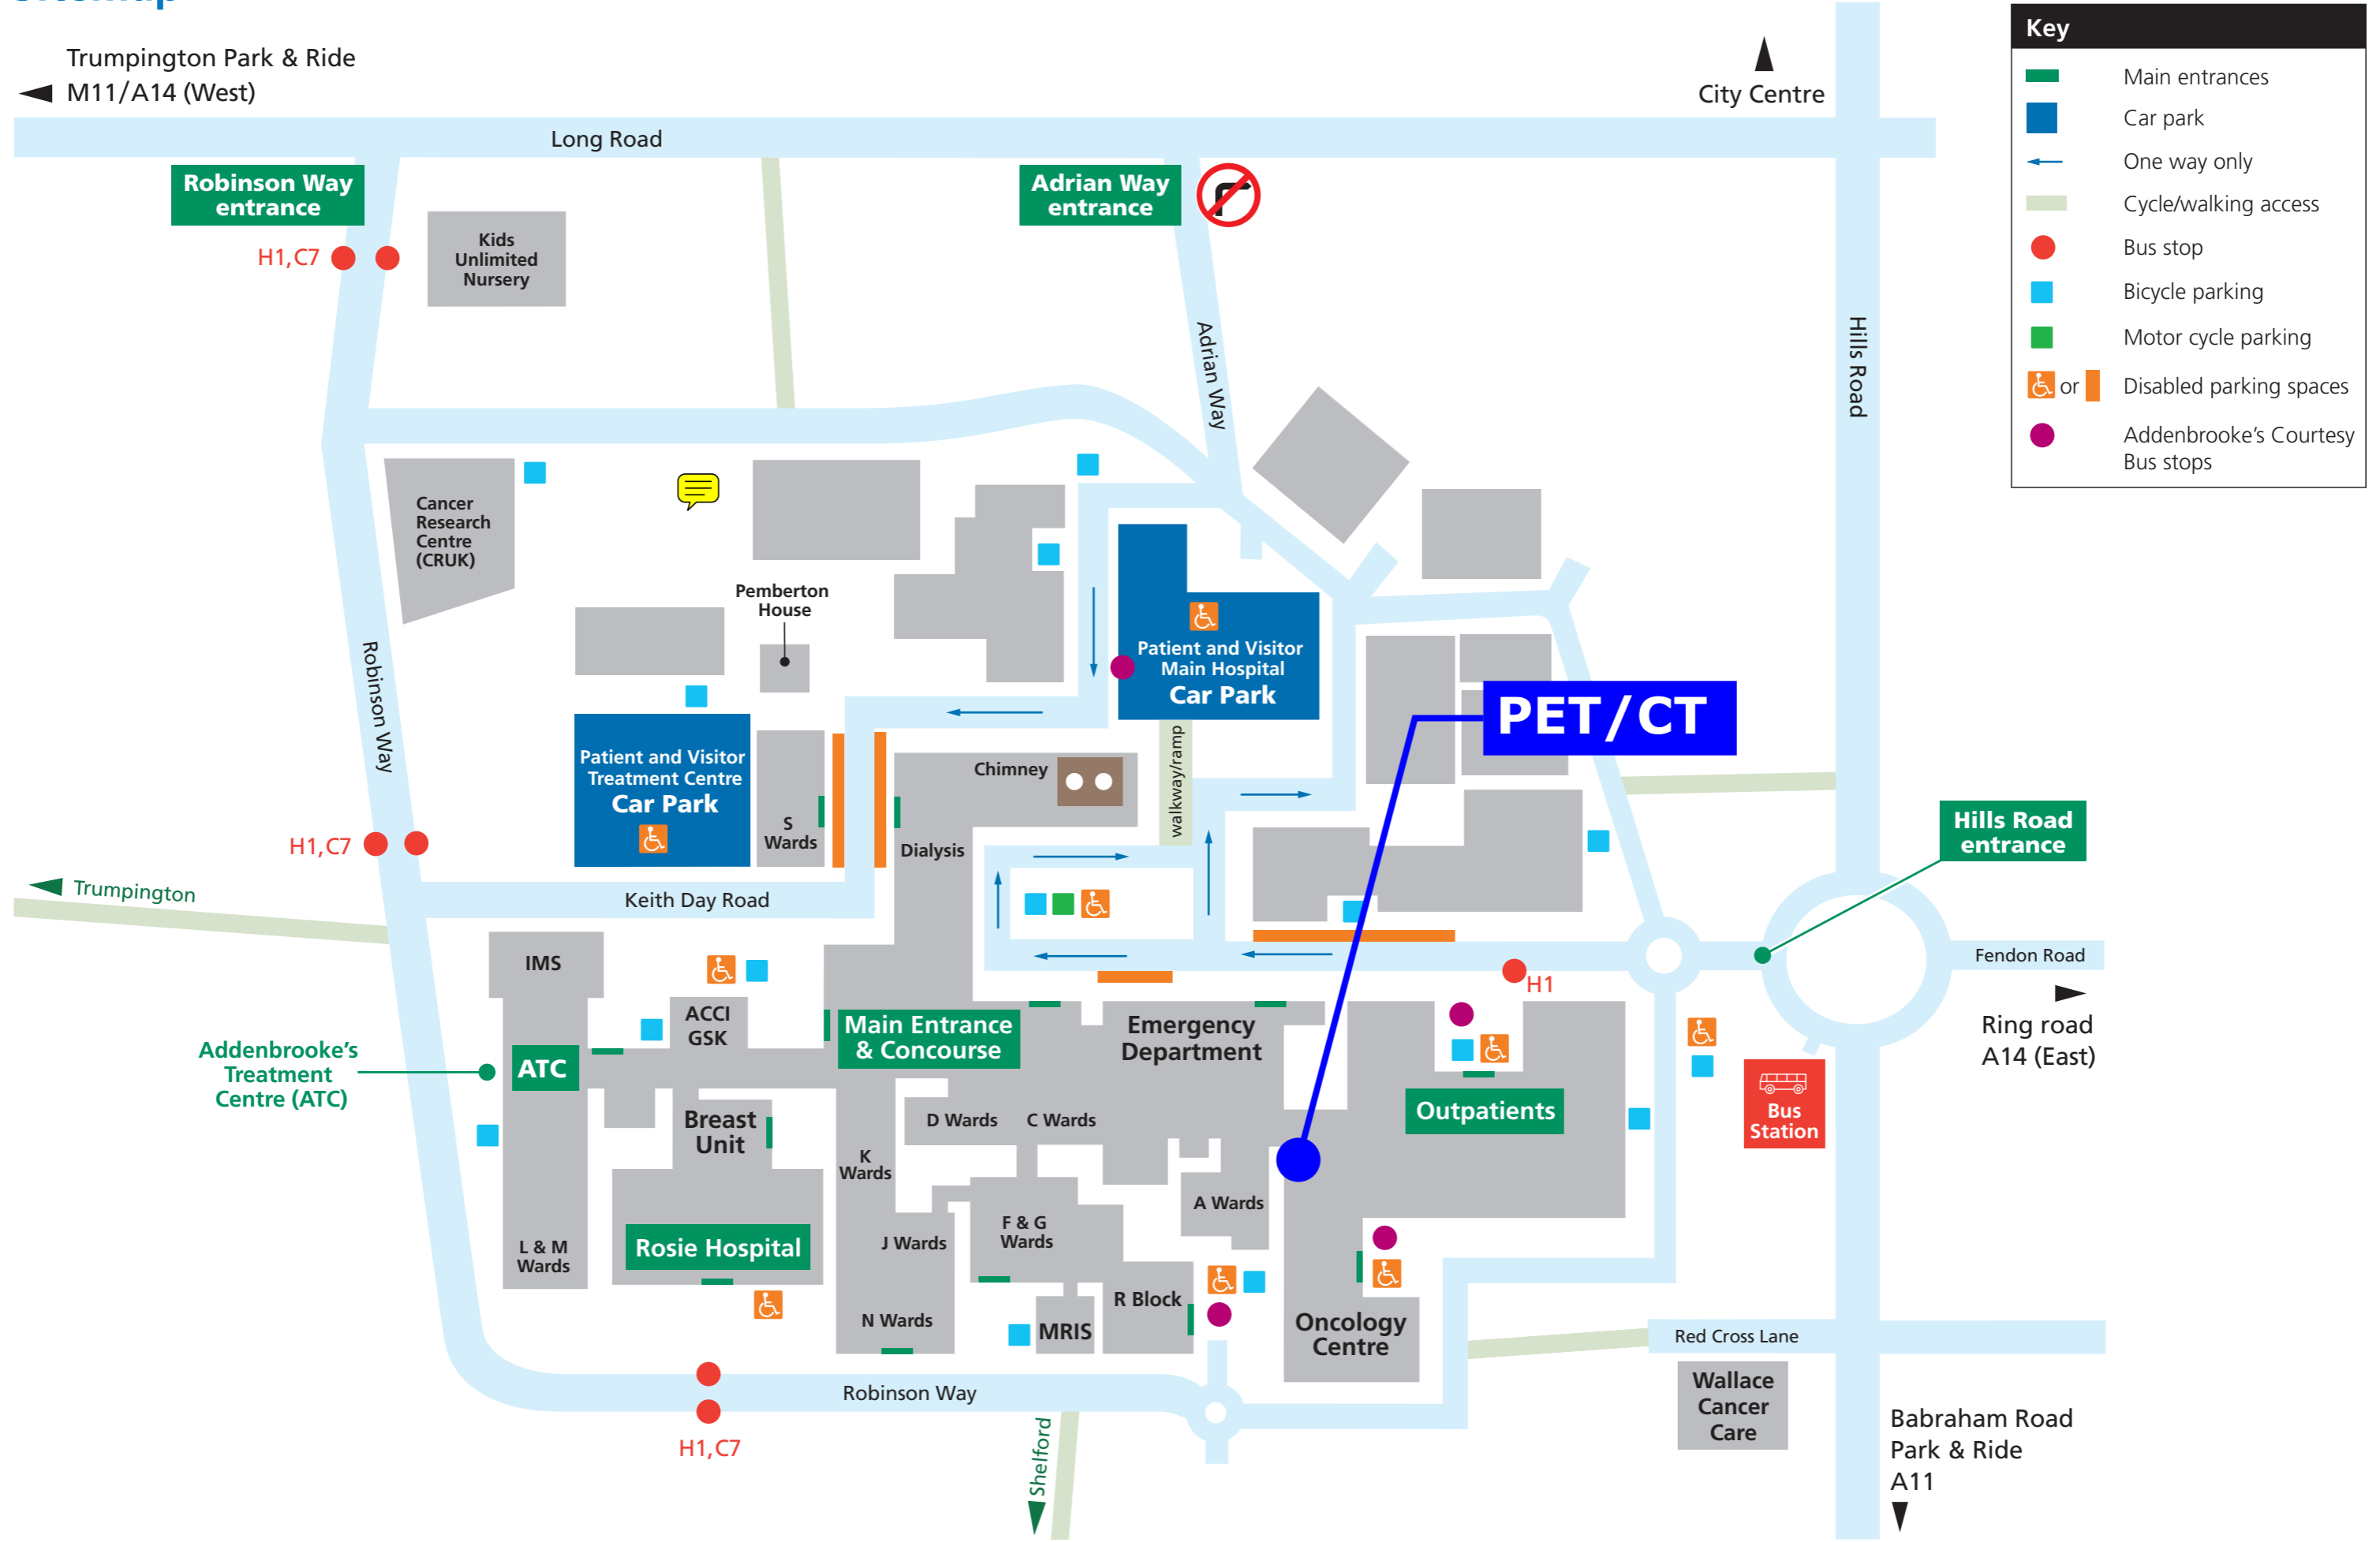

Sitemap

Key	
	Main entrances
	Car park
	One way only
	Cycle/walking access
	Bus stop
	Bicycle parking
	Motor cycle parking
	Disabled parking spaces
	Addenbrooke's Courtesy Bus stops

revised 14/1/09