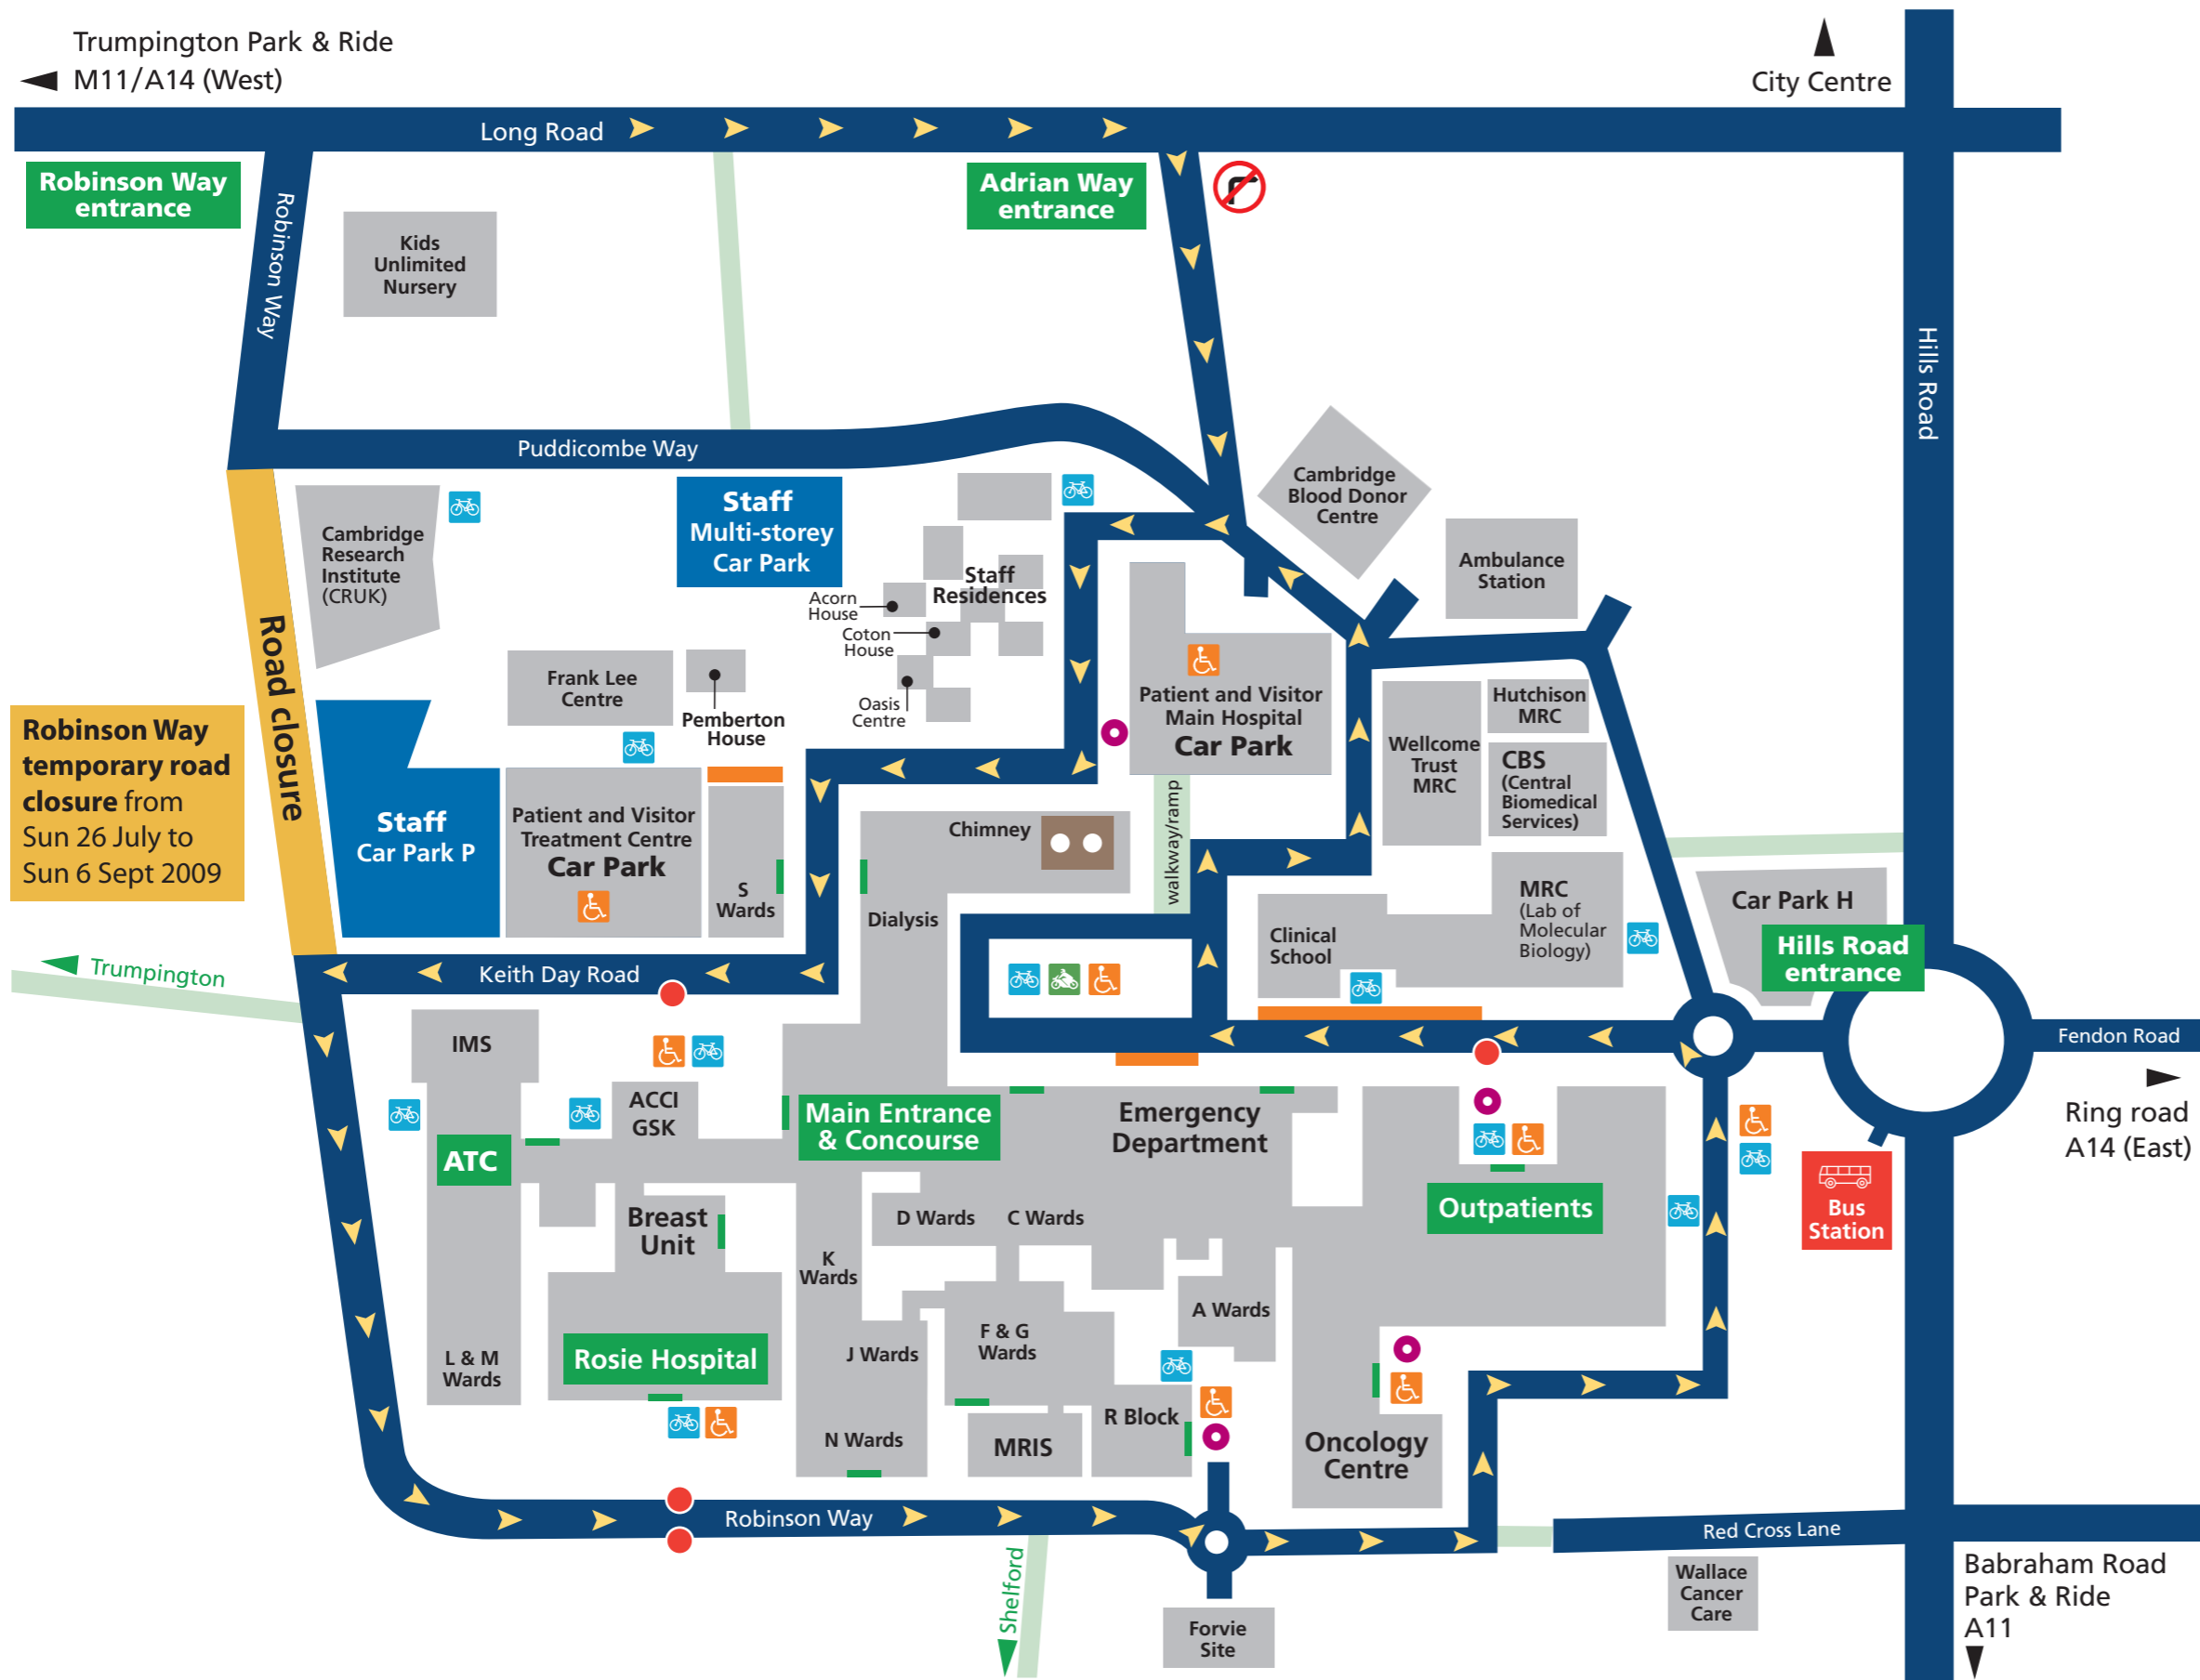

# Robinson Way road closure

## Alternative bus route

Key	
	Main entrances
	Car park
	One way only
	Cycle/pedestrian access
	Bus stop
	Bicycle parking
	Motor cycle parking
	Disabled parking spaces
	Addenbrooke's Courtesy Bus stops
Abbreviations	
<b>ACCI</b>	Addenbrooke's Centre for Clinical Investigation
<b>ATC</b>	Addenbrooke's Treatment Centre
<b>CRUK</b>	Cancer Research UK
<b>GSK</b>	GlaxoSmithKline
<b>IMS</b>	Institute of Metabolic Science
<b>MRC</b>	Medical Research Council
<b>MRIS</b>	Magnetic Resonance Imaging and Spectroscopy
	Revised bus route